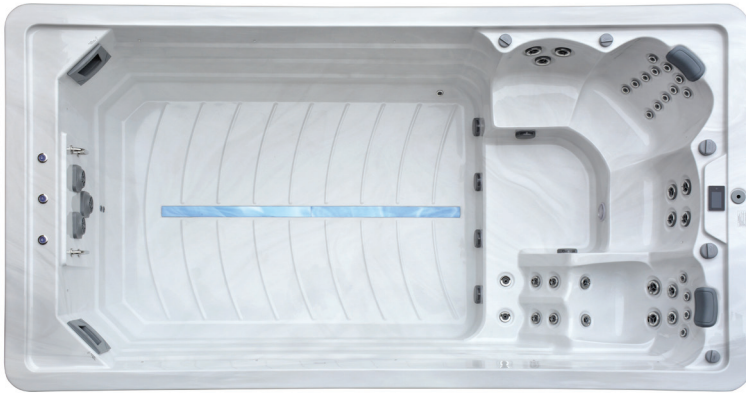

## SWIM SPAS

The single-zone Apollo is Galaxy's entry-level swim spa. At 4.4m long, with three patented turbojets and three standard 3hp pumps, this swim spa is perfect for customers looking for a low energy consuming option or small swimming pool alternative. The Apollo also has 35 massage jets to provide a blissful hydrotherapy experience. If the exercise capabilities of a swim spa are important to you, we recommend considering a 4.4m model with our inverter swimming system, such as the Calypso or Aurora.

Actual model may vary to photo.

### Features and Specifications

- Gecko Controller - WiFi Compatible\*
- 3 x 3hp Massage Pumps
- 3 x Swim Jets
- Circulation Pump
- 35 x Massage Jets
- Ozone and Mixing Chamber
- Water Level Lighting
- Backlit Control Dials
- Waterfall
- Starry Sky Jets and Fittings
- NSF Hosing
- Elite Insulation
- Galvanised Steel Frame
- ABS Base
- Horizontal Cabinet
- Luxury Thermal Cover
- 2 x Microban Filters
- Dry Weight - 835kg
- Water Capacity - 6000L
- Heat Pump Compatible\*\*