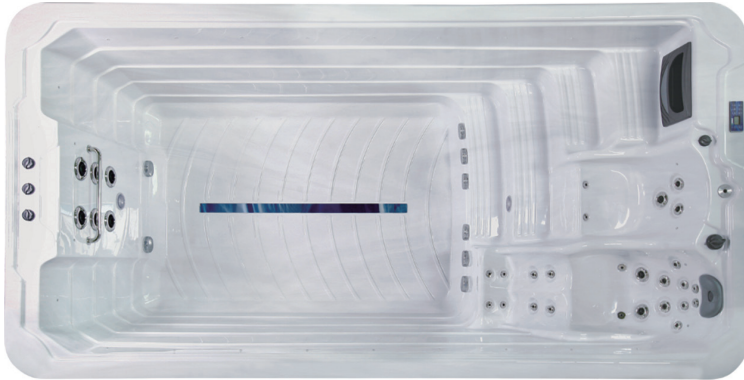

Aurora

SWIM SPAS

The 4.4m Aurora single zone swim spa gives you the incredible experience of Galaxy's inverter swimming system, providing a powerful yet smooth continual flow of water. Featuring four patented turbo jets and two variable pumps, the swimmer can increase or decrease water pressure via 10 speed settings to suit ability or intensity preference. Whilst the same compact length as the Calypso model, the Aurora boasts an additional 30cm depth, making it well-suited to adult swimmers. 25 massage jets gives you the hydrotherapy you need to recover, relax and rejuvenate.

Actual model may vary to photo.

\$35,995

Includes

Cover (Lockable)

Steps

4 x Filters

Cover Roller

Start Up Water Care Kit

Heater

3kW

Pumps

4 + 1 Circ

Amps

45 - 55 Amps

Features and Specifications

Gecko Controller - WiFi Compatible

Dry Weight - 1060kgs

Water Capacity - 5600L

Swimming Poles

Hand Rail

Acrylics

Silver White

Oceanwave

Pearl Shadow