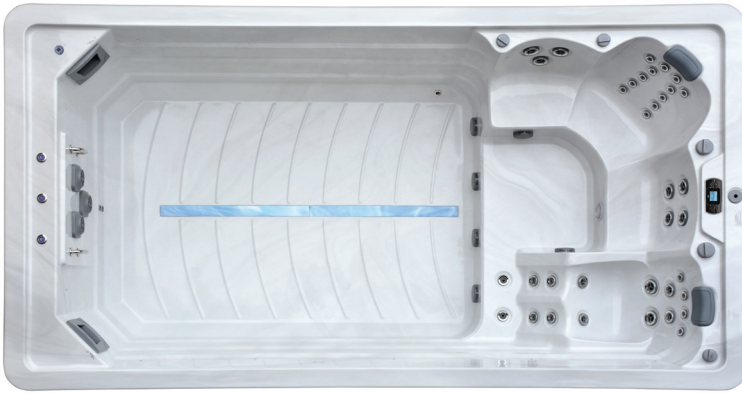

Calypso

SWIM SPAS

The Calypso single-zone swim spa offers you all of the exercise capabilities of a swim spa in a compact 4.4m length. Complete with Galaxy's inverter swimming system, it's a step up in swim experience compared to the Apollo model. With three patented turbojets and one variable pump, the swimmer can increase or decrease water pressure via 10-speed settings to suit ability or intensity preference, all while enjoying a powerful yet smooth continual flow of water. The Calypso also has 35 massage jets to provide relaxing and restorative hydrotherapy.

Features and Specifications

Gecko Controller - WiFi Compatible*

2 x 3.5hp Inverter Pumps, 1 x 3hp Massage Pump

3 x Swim Jets

Circulation Pump

35 x Massage Jets

Ozone and Mixing Chamber

Water Level Lighting

Luxury Thermal Cover

2 x Microban Filters

Dry Weight - 845kg

Water Capacity - 6000L

Heat Pump Compatible**

* With optional WiFi unit - available at additional cost.

** With optional heat pump unit - available at additional cost.