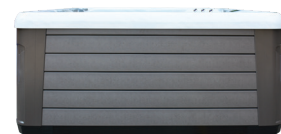

Cabinets

Light Grey

Warranty

- 10
  YEARS

  STRUCTURAL
- 5
  YEARS

  ACRYLIC
- 5
  YEARS

  HEATERS & JETS
- 2
  YEARS

  EQUIPMENT*

Heal your Body, Heal your Mind.

GALAXY SPAS