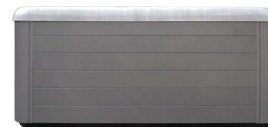

Cabinets

Aluminium

Warranty

10
YEARS

STRUCTURAL

5
YEARS

ACRYLIC

5
YEARS

HEATERS & JETS

2
YEARS

EQUIPMENT*

* With optional WiFi unit - available at additional cost.

** With optional heat pump unit - available at additional cost.