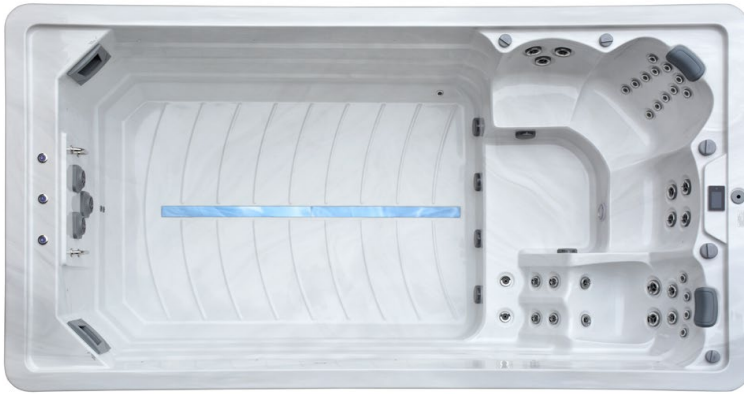

The single-zone Apollo is Galaxy's entry-level swim spa. At 4.4m long, with three patented turbojets and three standard 3hp pumps, this swim spa is perfect for customers looking for a low energy consuming option or small swimming pool alternative. The Apollo also has 35 massage jets to provide a blissful hydrotherapy experience. If the exercise capabilities of a swim spa are important to you, we recommend considering a 4.4m model with our inverter swimming system, such as the Calypso or Aurora.

Actual model may vary to photo.

\$27,995

Includes

- Cover (Lockable)
- Steps
- 2 x Filters
- Cover Assisted Remover
- Start Up Water Care Kit

Features and Specifications

- Gecko Controller - WiFi Compatible*
- 3 x 3hp Massage Pumps
- 3 x Swim Jets
- Circulation Pump
- 35 x Massage Jets
- Ozone and Mixing Chamber
- Water Level Lighting
- Backlit Control Dials
- Waterfall
- Starry Sky Jets and Fittings
- NSF Hosing
- Elite Insulation
- Galvanised Steel Frame
- ABS Base
- Horizontal Cabinet
- Luxury Thermal Cover
- 2 x Microban Filters
- Dry Weight - 835kg
- Water Capacity - 6000L
- Heat Pump Compatible**

Size

4.4m x 2.35m x 1.29m

People

10

Swim Jets

3

Jets

35