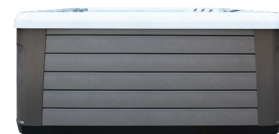

Cabinets

Light Grey

Warranty

- 10
  YEARS

  STRUCTURAL
- 5
  YEARS

  ACRYLIC
- 5
  YEARS

  HEATERS & JETS
- 2
  YEARS

  EQUIPMENT*

Heal your Body, Heal your Mind.

GALAXY SPAS