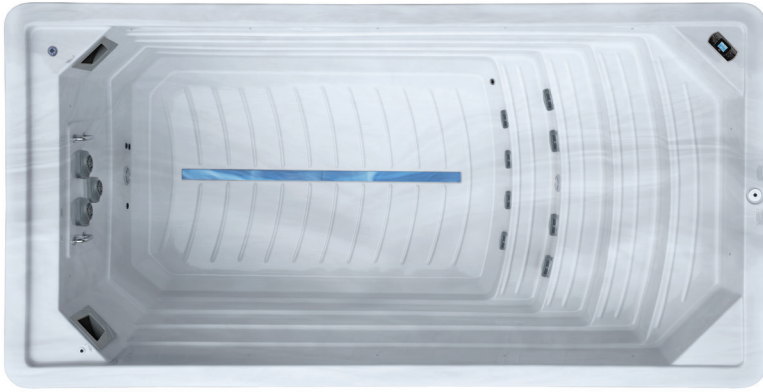

Oberon PLUNGE POOL

Galaxy's plunge pool range is specifically designed as a swimming pool alternative for customers who don't want the hassle or cost of in-ground work. Instead of seats at one end of the mould, they feature wide steps, creating maximum space for swimming. The Oberon is Galaxy's most compact plunge pool at 4.6m long. Complete with Galaxy's inverter swimming system, swimmers will benefit from a powerful yet smooth continual flow of water. Three patented turbojets and one variable pump allow the swimmer to increase or decrease water pressure via 10-speed settings suit ability or intensity.

Actual model may vary to photo.

\$40,995

Includes

- Cover (Lockable)
- Steps
- 2 x Filters
- Cover Assisted Remover
- Start Up Water Care Kit

Features and Specifications

- Gecko Controller - WiFi Compatible*
- 2 x 3.5hp Inverter Pumps, 1 x 3hp Massage Pump
- 3 x Swim Jets
- Circulation Pump
- Ozone and Mixing Chamber
- Water Level Lighting
- Backlit Control Dials
- Starry Sky Jets and Fittings
- NSF Hosing
- Elite Insulation
- Galvanised Steel Frame
- ABS Base
- Horizontal Cabinet
- Luxury Thermal Cover
- 2 x Microban Filters
- Dry Weight - 1010kg
- Water Capacity 8800L
- Heat Pump Compatible**

The pro version gives you that, with an extra pump & swim jet added to the spa.

Size

4.6m x 2.35m x 1.54m

People

11

Swim Jets

3 / 4 (Pro)

Heater

3kW

Pumps

3 / 4 (Pro)

Amps

45 / 44-55 (Pro)

Dynamic River Flow Control®

Our unique patented Dynamic River Flow Control® system allows you to adjust the swim current across 10 different speeds and creates a smooth, continuous flow of water that keeps you balanced and in control during your swim.