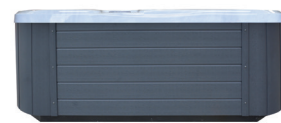

Cabinets

Slate Grey

Warranty

10
YEARS

STRUCTURAL

5
YEARS

ACRYLIC

5
YEARS

HEATERS & JETS

2
YEARS

EQUIPMENT