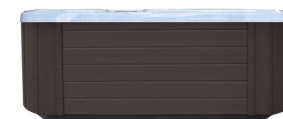

Mocha

Warranty

- 10
  YEARS

  STRUCTURAL
- 5
  YEARS

  ACRYLIC
- 5
  YEARS

  HEATERS & JETS
- 2
  YEARS

  EQUIPMENT*