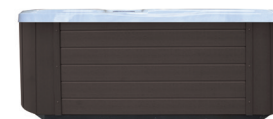

Mocha

Warranty

- 10
  YEARS

  STRUCTURAL
- 5
  YEARS

  ACRYLIC
- 5
  YEARS

  HEATERS & JETS
- 2
  YEARS

  EQUIPMENT*